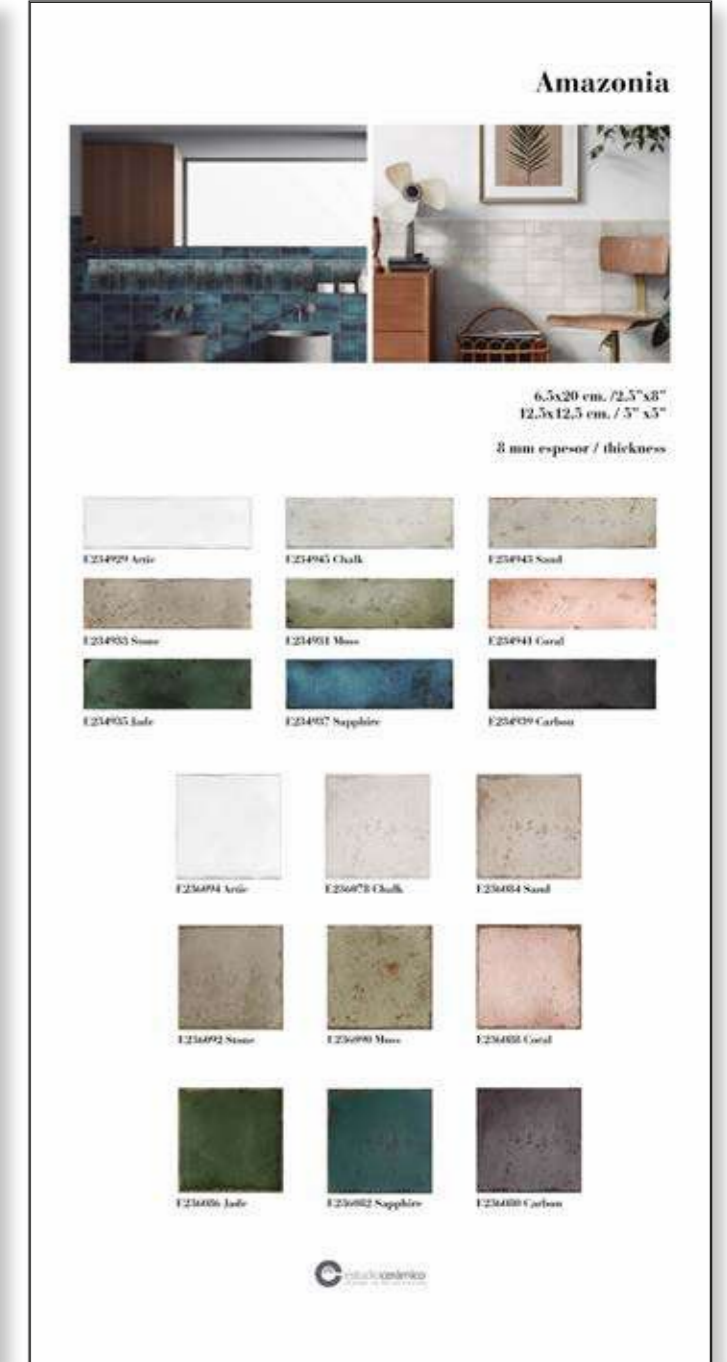

Paneles Cuna 50x100
Exhibitor Panels 50x100
Panneau 50x100

Pasta Blanca
White Body
Faïence - Pate blanche

Pasta Blanca
White Body
Faïence - Pate blanche

Paneles Cuna 50x100
Exhibitor Panels 50x100
Panneau 50x100

Amazonia
E303917

6,5x20 cm
2,5"x8"

12,5x12,5 cm
5"x5"

Amazonia Despice
E303918

6,5x20 cm
2,5"x8"

12,5x12,5 cm
5"x5"