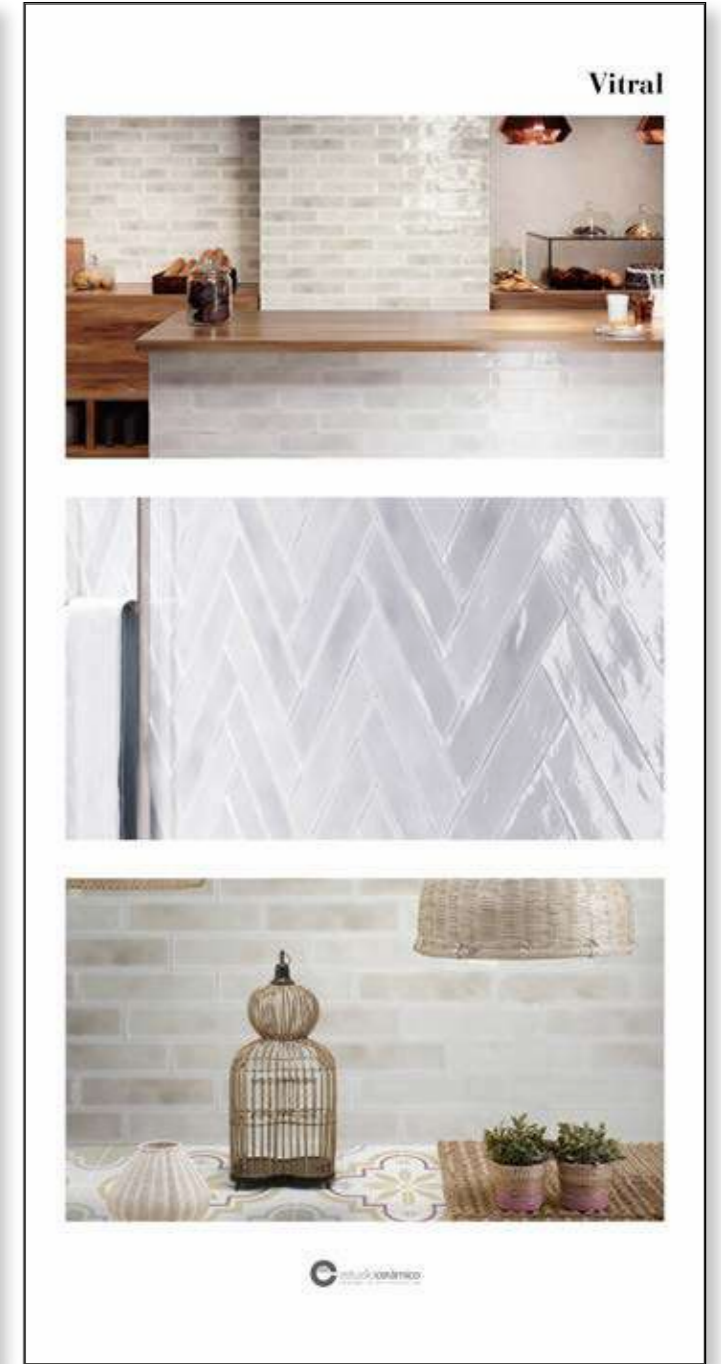

Paneles Cuna 50x100
Exhibitor Panels 50x100
Panneau 50x100

Pasta Blanca
White Body
Faïence - Pate blanche

Pasta Blanca
White Body
Faïence - Pate blanche

Paneles Cuna 50x100
Exhibitor Panels 50x100
Panneau 50x100

Vitral
E300125

7,5x30 cm
3"x12"

Vitral Despiece
E300124

7,5x30 cm
3"x12"