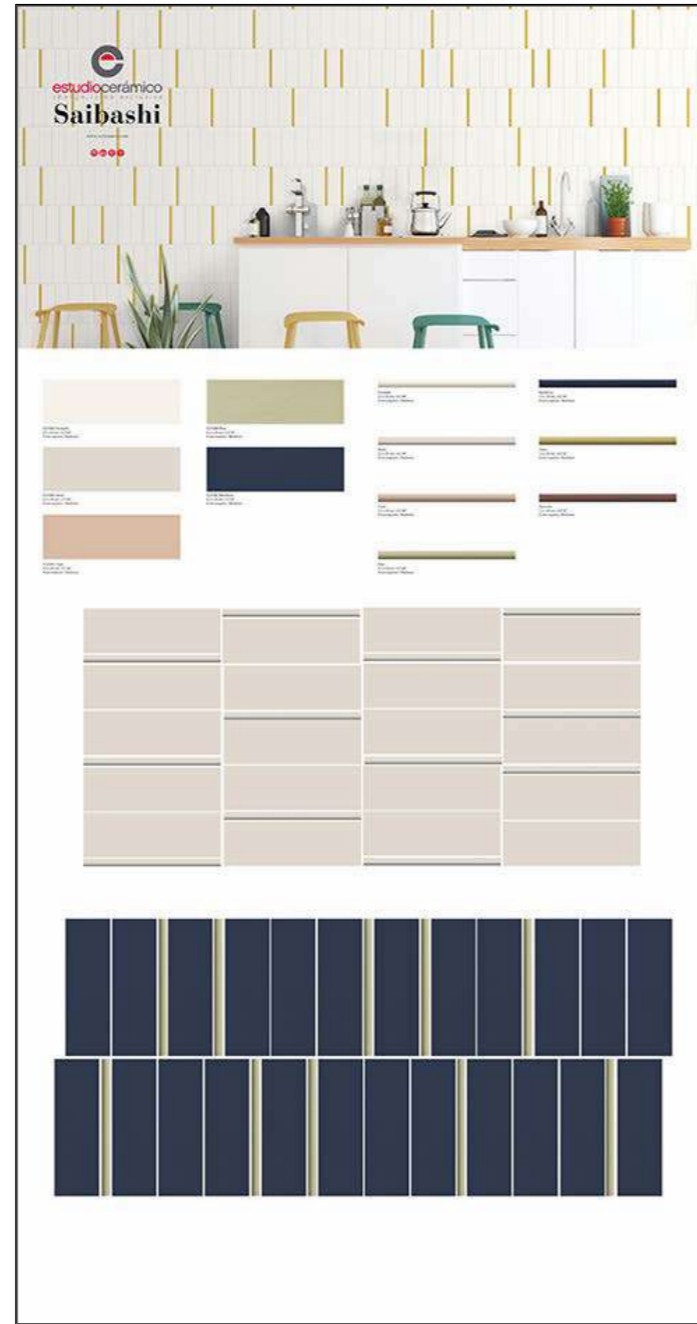

Paneles Técnicos 1920x1005
Exhibitor Panels 1920x1005
Panneaux Techniques 1920x1005

Pasta Blanca
White Body
Faïence - Pate blanche

Pasta Blanca
White Body
Faïence - Pate blanche

Paneles Técnicos 1920x1005
Exhibitor Panels 1920x1005
Panneaux Techniques 1920x1005

Ondine
E303851

7,5x30 cm
3"x12"

Saibashi
E304012

6,5x20 cm
2.5"x8"

1,2x20 cm
0.4"x8"

Stucci
E303891

7,5x23 cm
3"x9"

Vermont
E303911

7,5x23 cm
3"x9"