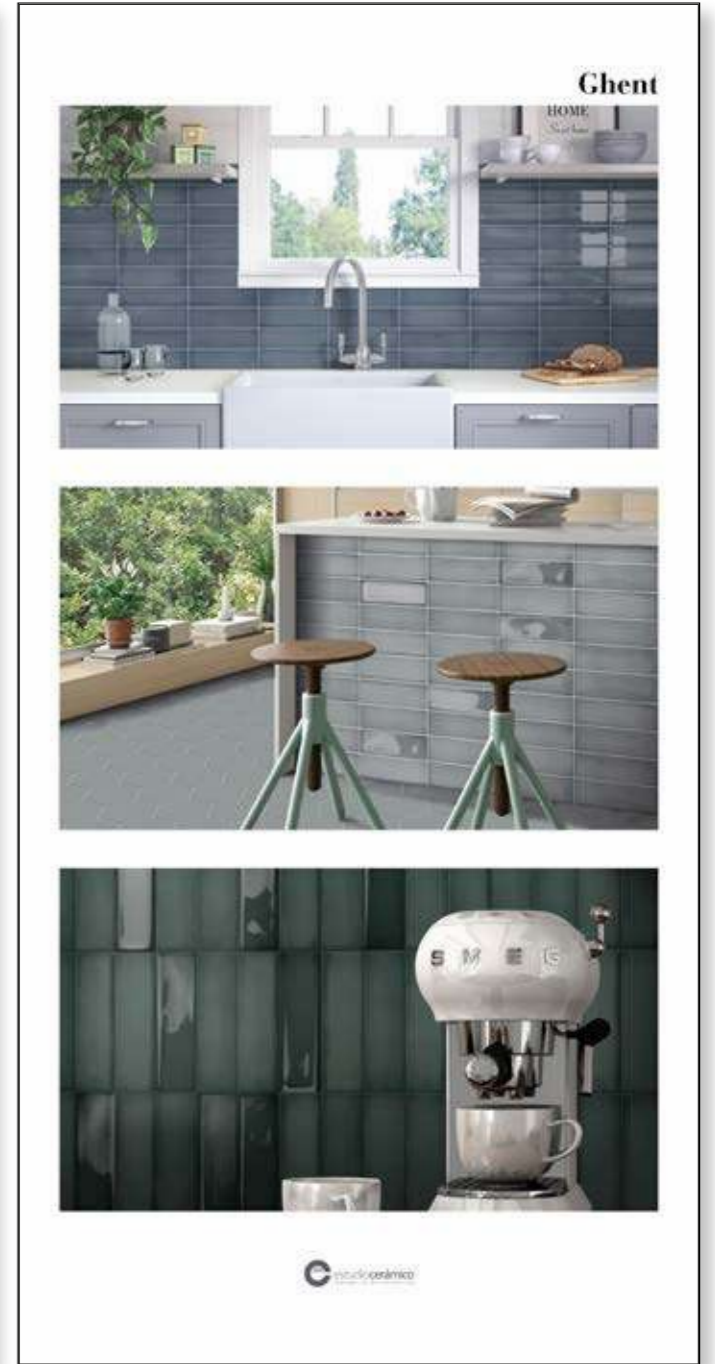

Paneles Cuna 50x100
Exhibitor Panels 50x100
Panneau 50x100

Pasta Blanca
White Body
Faïence - Pate blanche

Pasta Blanca
White Body
Faïence - Pate blanche

Paneles Cuna 50x100
Exhibitor Panels 50x100
Panneau 50x100

Ghent
E304080

6,9x24 cm
2.7"x9.4"

Ghent Despiece
E304081

6,9x24 cm
2.7"x9.4"