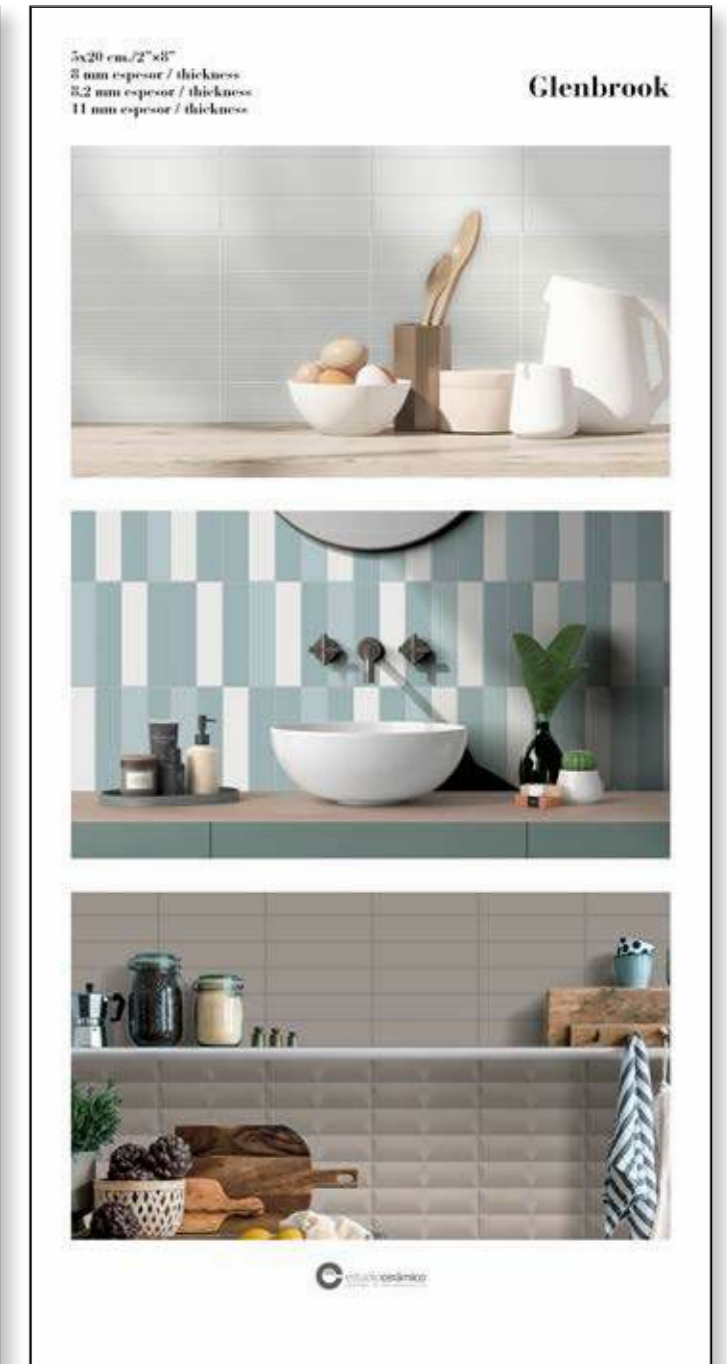

Paneles Cuna 50x100
Exhibitor Panels 50x100
Panneau 50x100

Pasta Blanca
White Body
Faïence - Pate blanche

Pasta Blanca
White Body
Faïence - Pate blanche

Paneles Cuna 50x100
Exhibitor Panels 50x100
Panneau 50x100

Glenbrook
E304125

5x20 cm
2"x8"

Glenbrook Despiece
E304126

5x20 cm
2"x8"