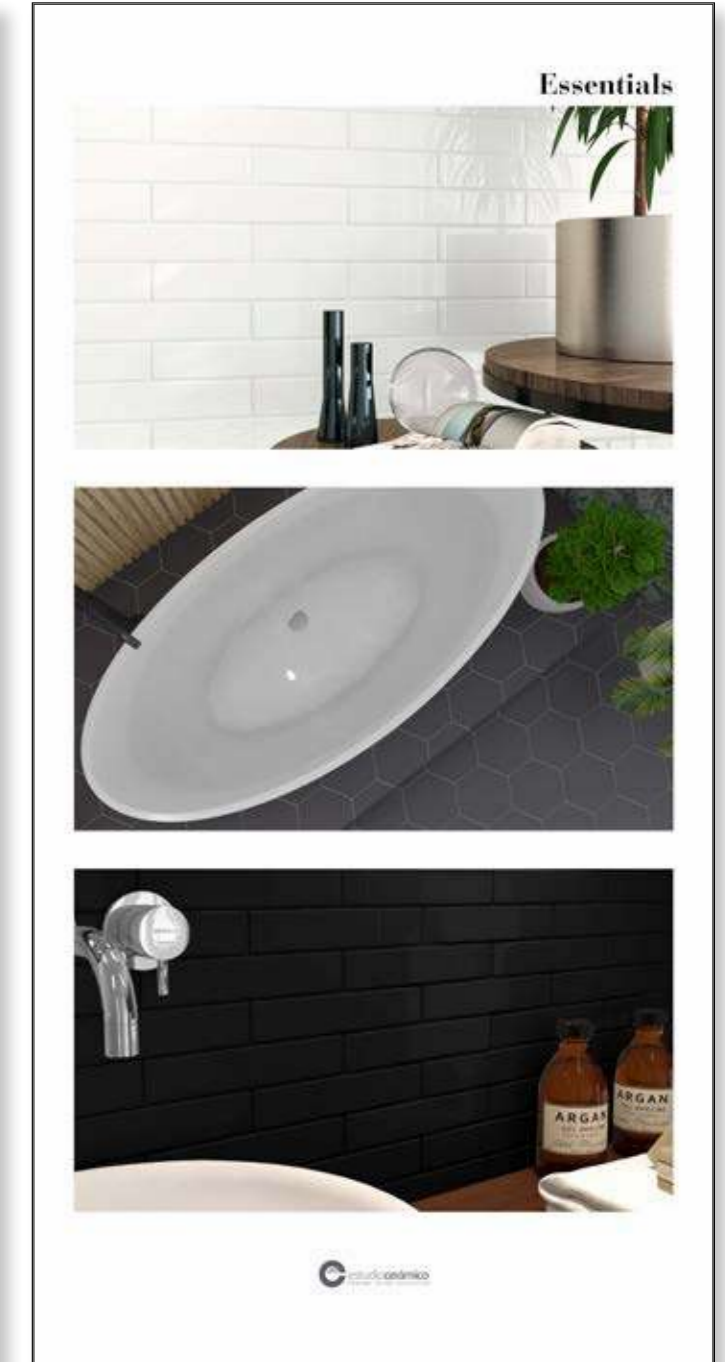

Essentials
E304094

Essentials Despiece
E304095