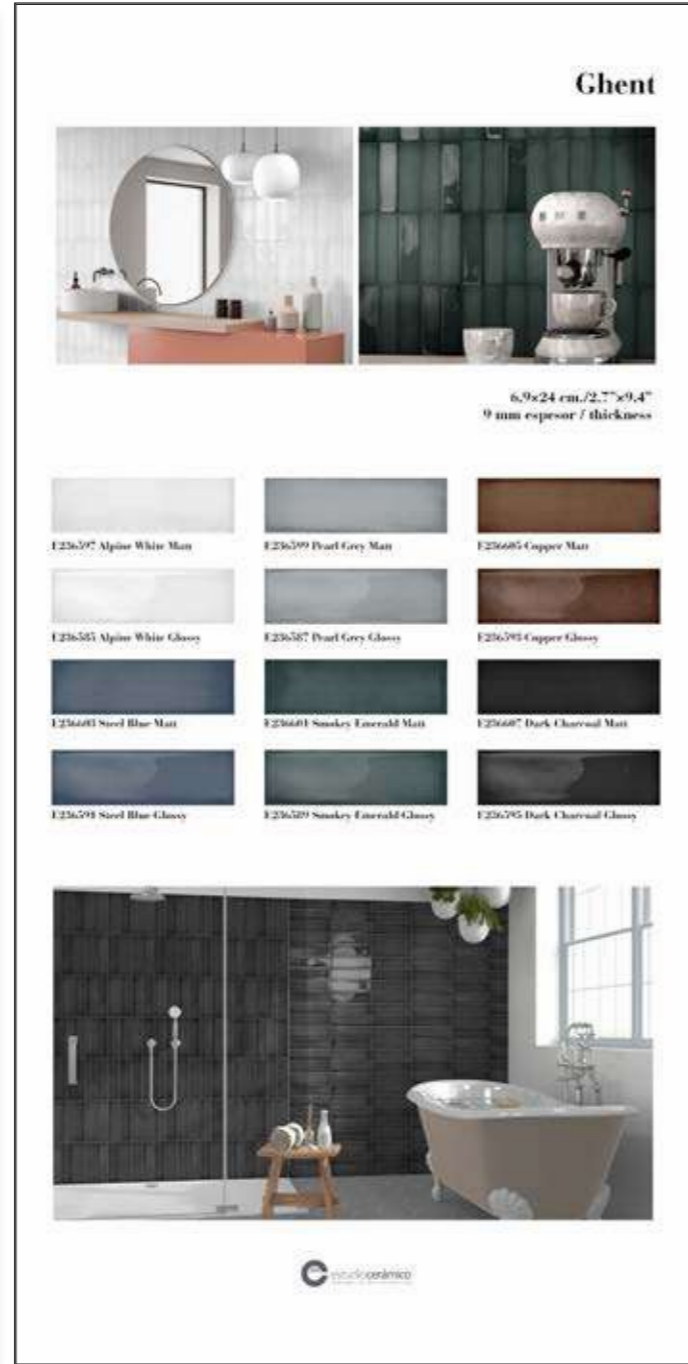

Paneles Cuna 50x100
Exhibitor Panels 50x100
Panneau 50x100

Pasta Blanca
White Body
Faïence - Pate blanche

Pasta Blanca
White Body
Faïence - Pate blanche

Paneles Cuna 50x100
Exhibitor Panels 50x100
Panneau 50x100

Ghent
E304080

6,9x24 cm
2.7"x9.4"

Ghent Despiece
E304081

6,9x24 cm
2.7"x9.4"