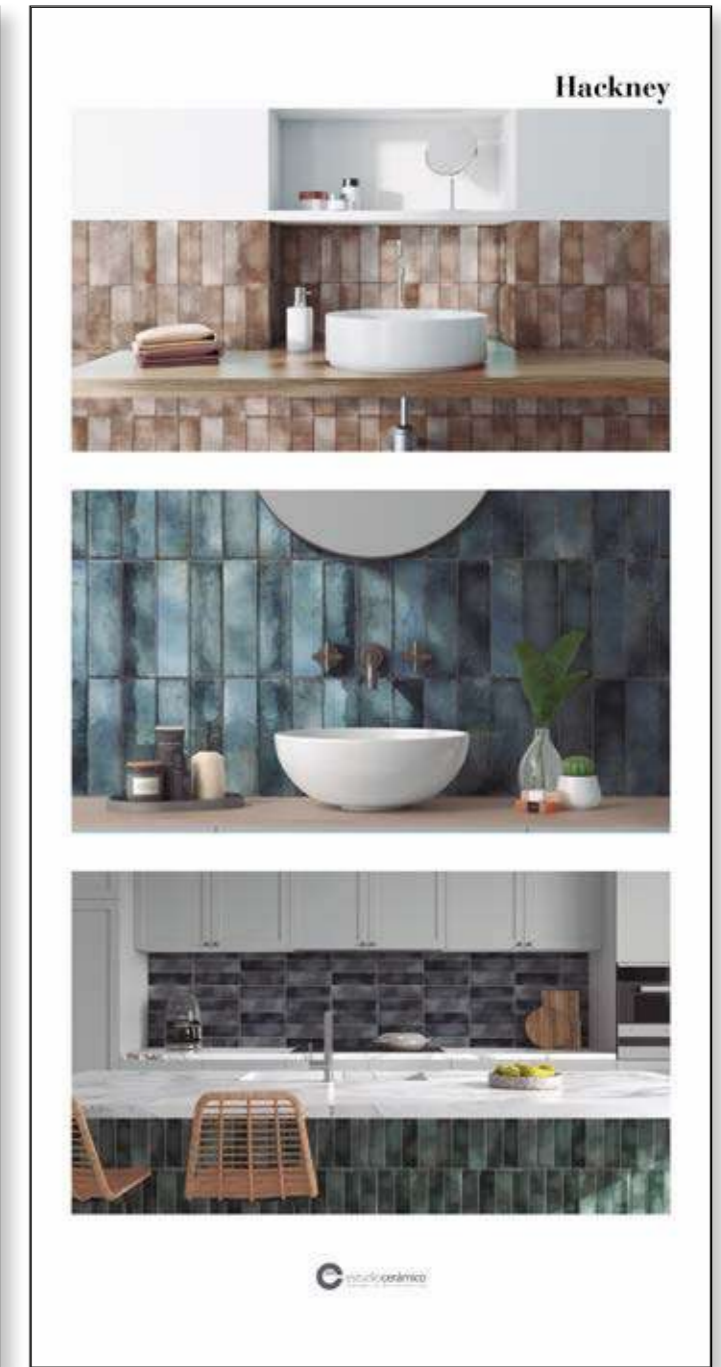

Pasta Blanca  
 White Body  
 Faïence - Pate blanche

Pasta Blanca  
 White Body  
 Faïence - Pate blanche

Hackney Despiece  
 E304070

6,9x24 cm  
 2.7"x9.4"

Paneles Cuna 50x100  
 Exhibitor Panels 50x100  
 Panneau 50x100