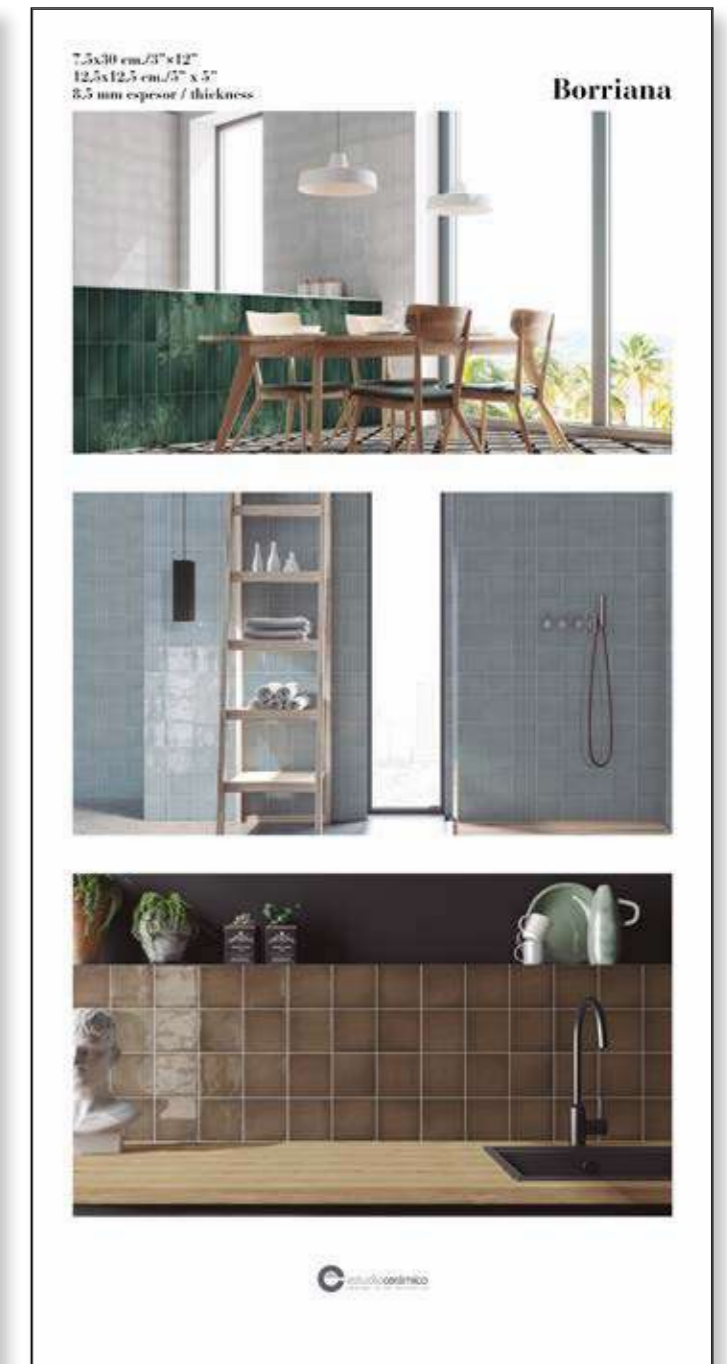

Paneles Cuna 50x100
Exhibitor Panels 50x100
Panneau 50x100

Pasta Blanca
White Body
Faïence - Pate blanche

Pasta Blanca
White Body
Faïence - Pate blanche

Paneles Cuna 50x100
Exhibitor Panels 50x100
Panneau 50x100

Borriana
E304007

7,5x30 cm
3"x12"

12,5x12,5 cm
5"x5"

Borriana Despiece
E304008

7,5x30 cm
3"x12"

12,5x12,5 cm
5"x5"