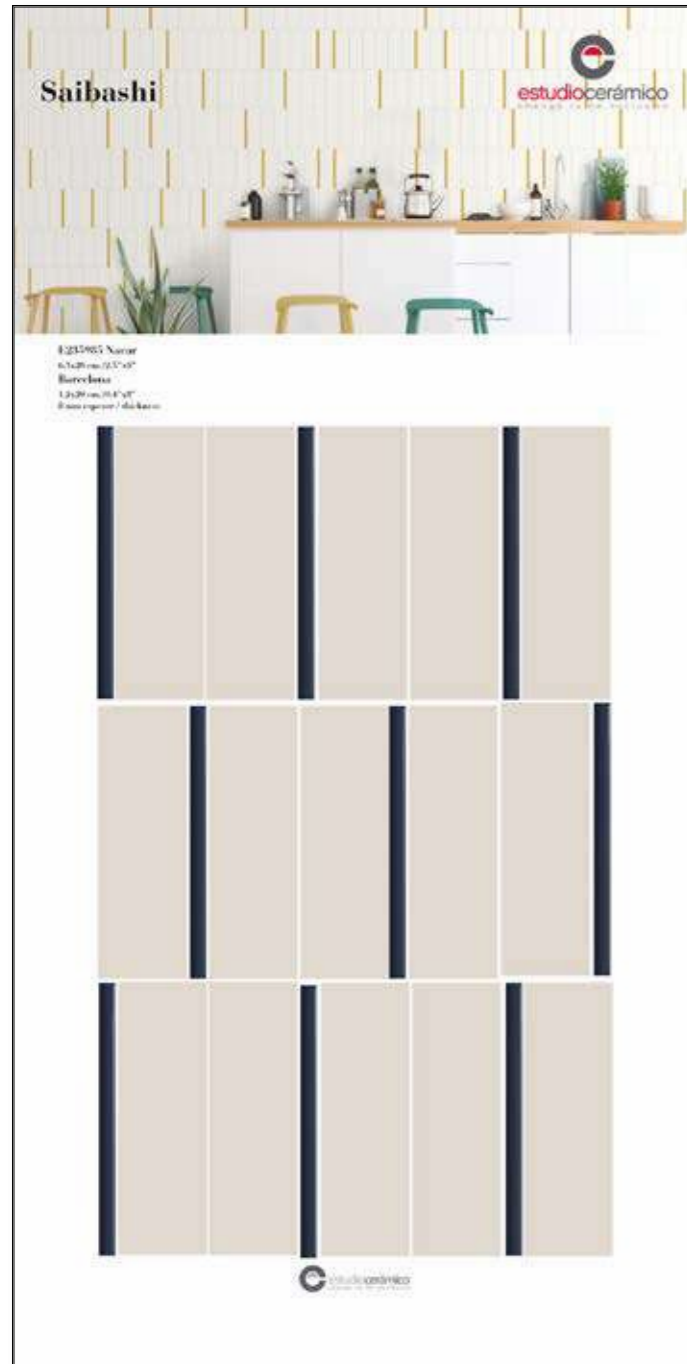

Paneles Cuna 50x100
Exhibitor Panels 50x100
Panneau 50x100

Pasta Blanca
White Body
Faïence - Pate blanche

Pasta Blanca
White Body
Faïence - Pate blanche

Paneles Cuna 50x100
Exhibitor Panels 50x100
Panneau 50x100

Saibashi
E304009

6,5x20 cm
2,5"x8"

1,2x20 cm
0,4"x8"

Saibashi Despiece
E304010

6,5x20 cm
2,5"x8"

1,2x20 cm
0,4"x8"