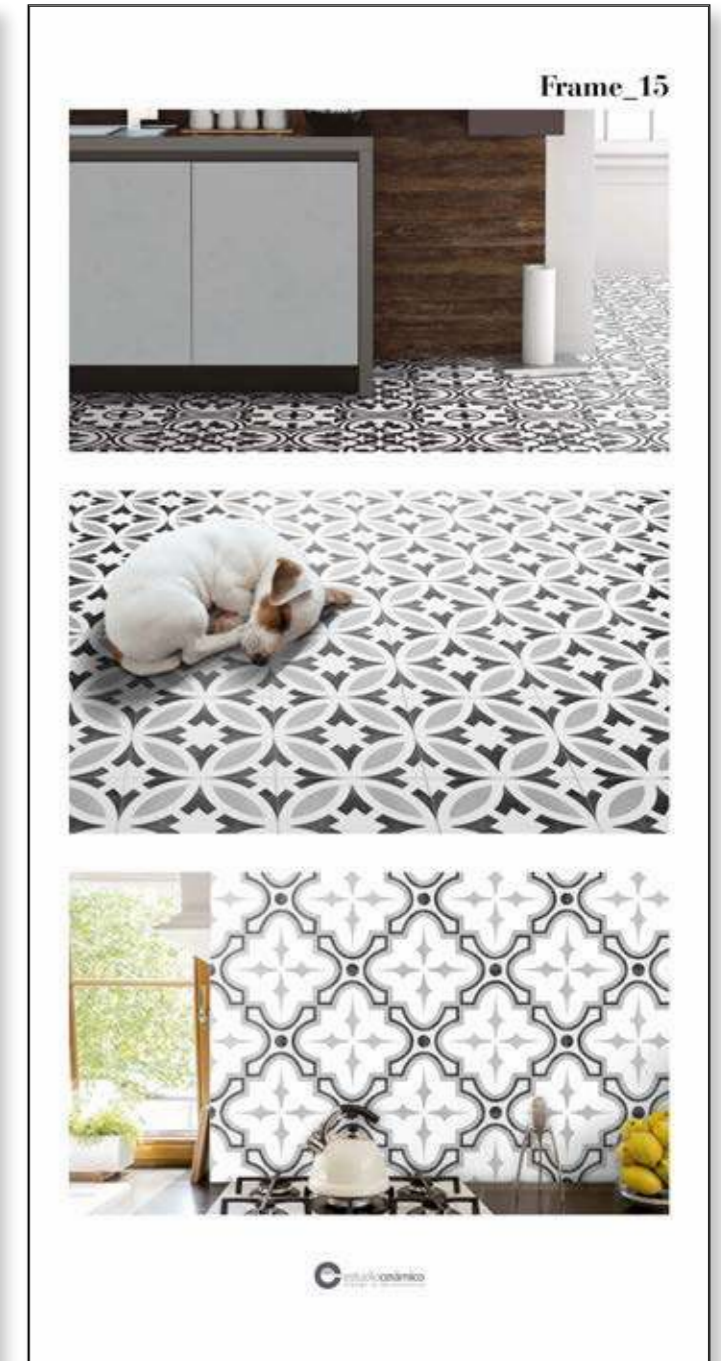

Paneles Cuna 50x100
Exhibitor Panels 50x100
Panneau 50x100

Porcelánico
Porcelain
Grès Ceram

Porcelánico
Porcelain
Grès Ceram

Paneles Cuna 50x100
Exhibitor Panels 50x100
Panneau 50x100

Frame_15 B&W
E300049

15x15 cm
6"x6"

Frame_15 Despiece B&W
E300053

15x15 cm
6"x6"