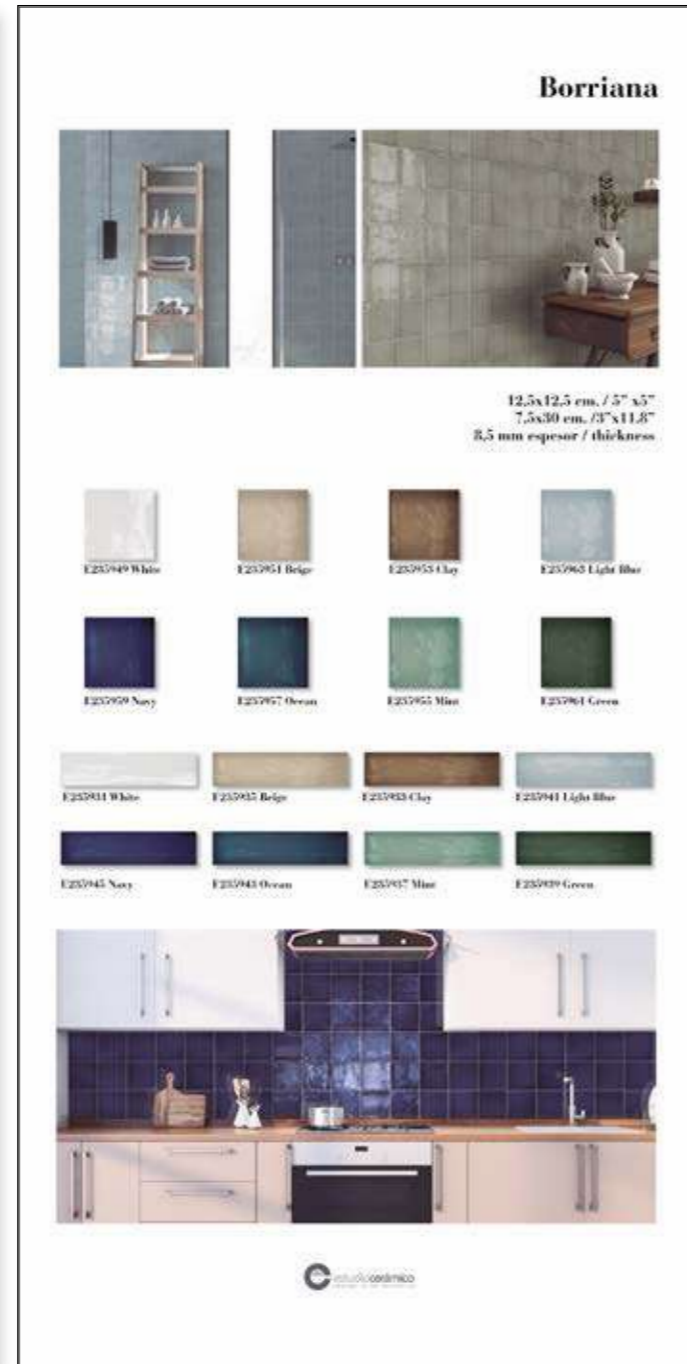

Paneles Cuna 50x100
Exhibitor Panels 50x100
Panneau 50x100

Pasta Blanca
White Body
Faïence - Pate blanche

Pasta Blanca
White Body
Faïence - Pate blanche

Paneles Cuna 50x100
Exhibitor Panels 50x100
Panneau 50x100

Borriana
E304007

7,5x30 cm
3"x12"

12,5x12,5 cm
5"x5"

Borriana Despiece
E304008

7,5x30 cm
3"x12"

12,5x12,5 cm
5"x5"