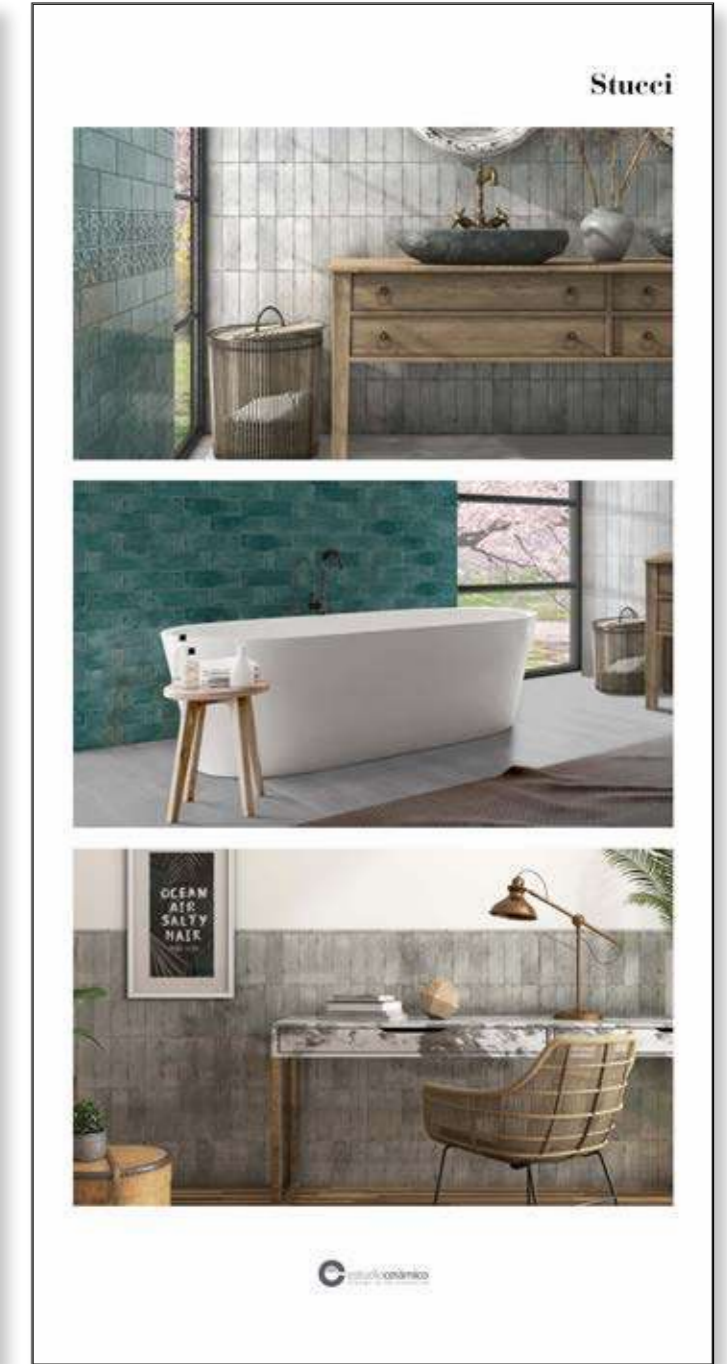

Paneles Cuna 50x100
Exhibitor Panels 50x100
Panneau 50x100

Pasta Blanca
White Body
Faïence - Pate blanche

Pasta Blanca
White Body
Faïence - Pate blanche

Paneles Cuna 50x100
Exhibitor Panels 50x100
Panneau 50x100

Stucci
E303897

7,5x23 cm
3"x9"

Stucci Despiece
E303898

7,5x23 cm
3"x9"