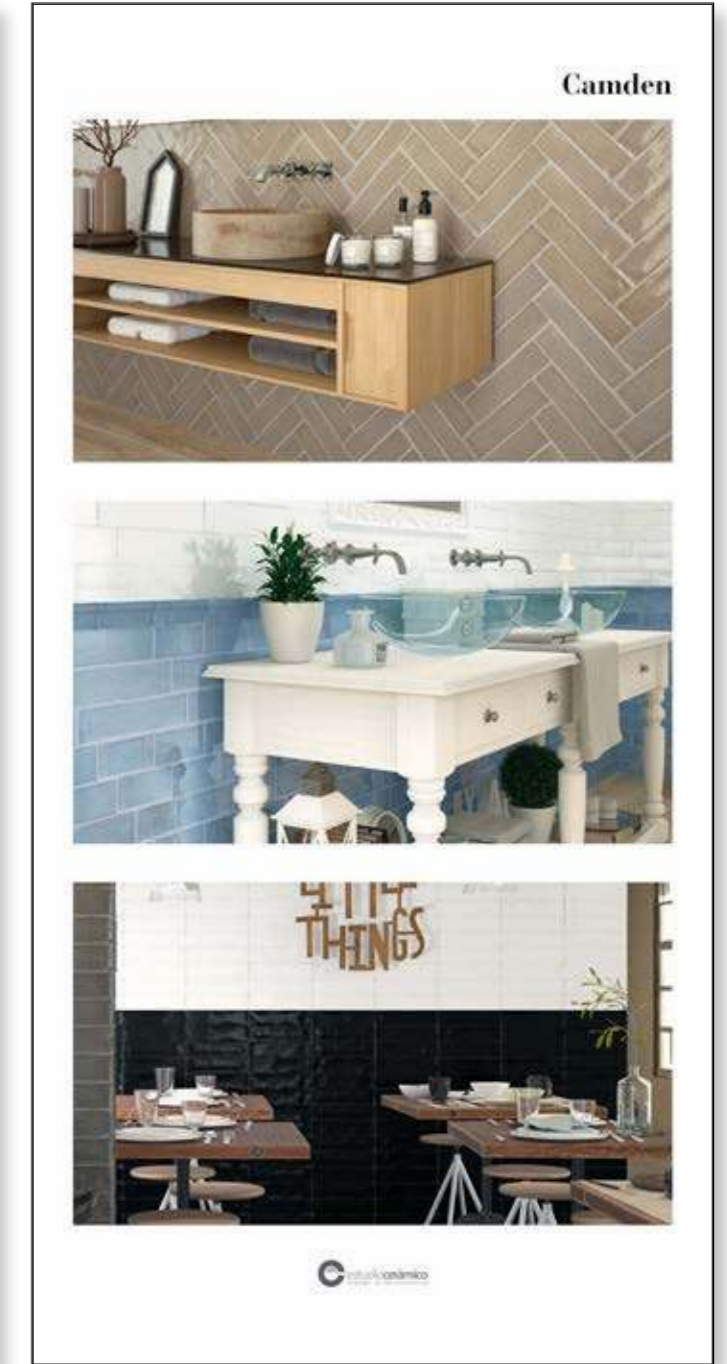

Paneles Cuna 50x100
Exhibitor Panels 50x100
Panneau 50x100

Pasta Blanca
White Body
Faïence - Pate blanche

Pasta Blanca
White Body
Faïence - Pate blanche

Paneles Cuna 50x100
Exhibitor Panels 50x100
Panneau 50x100

Camden
E300037

7,5x30 cm
3"x12"

7,5x15 cm
3"x6"

Camden Despiece
E300038

7,5x30 cm
3"x12"

7,5x15 cm
3"x6"