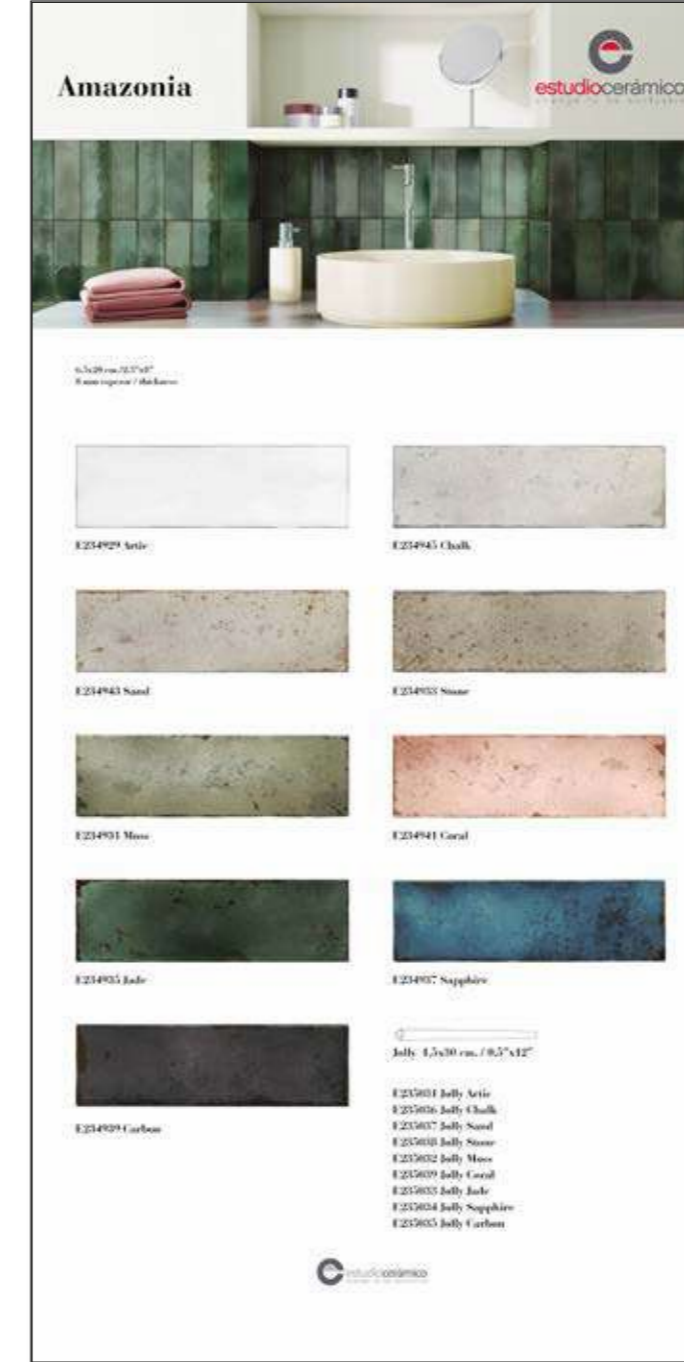

Paneles Cuna 50x100
Exhibitor Panels 50x100
Panneau 50x100

Pasta Blanca
White Body
Faïence - Pate blanche

Pasta Blanca
White Body
Faïence - Pate blanche

Paneles Cuna 50x100
Exhibitor Panels 50x100
Panneau 50x100

Amazonia
E303917

6,5x20 cm
2,5"x8"

12,5x12,5 cm
5"x5"

Amazonia Despice
E303918

6,5x20 cm
2,5"x8"

12,5x12,5 cm
5"x5"