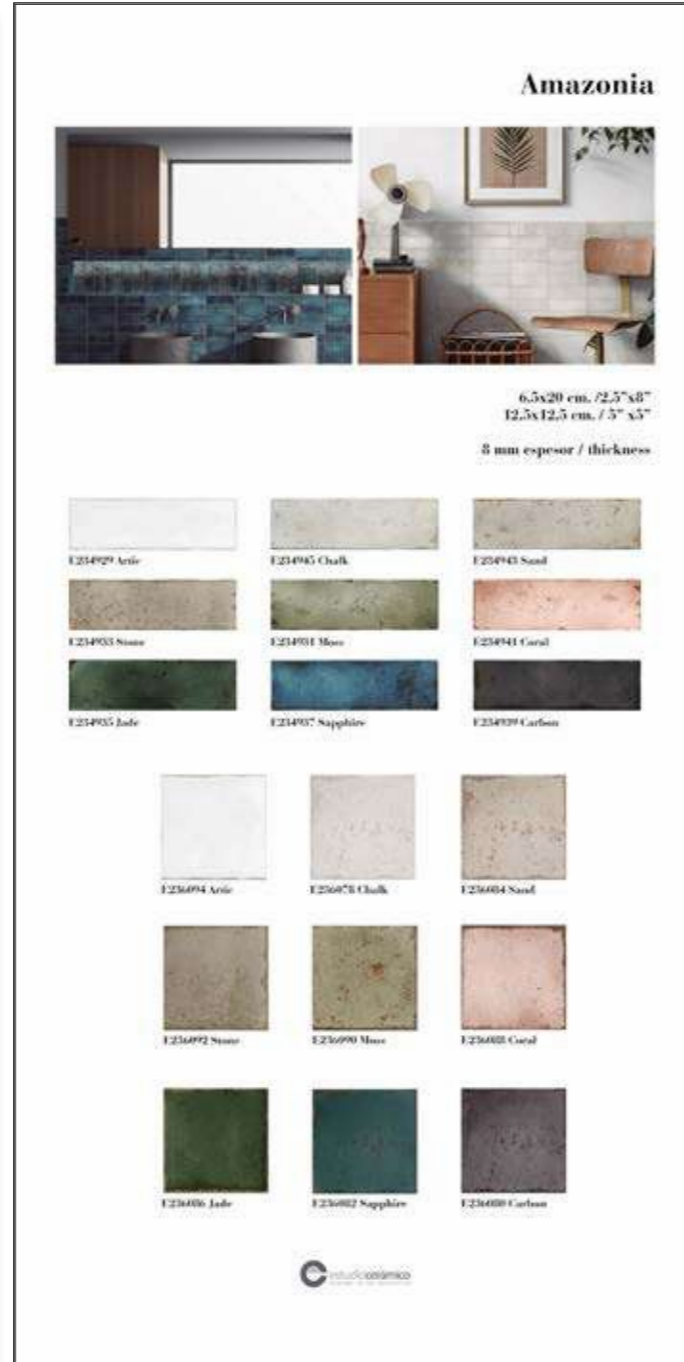

Paneles Cuna 50x100
Exhibitor Panels 50x100
Panneau 50x100

Pasta Blanca
White Body
Faïence - Pate blanche

Pasta Blanca
White Body
Faïence - Pate blanche

Paneles Cuna 50x100
Exhibitor Panels 50x100
Panneau 50x100

Amazonia
E303917

6,5x20 cm
2,5"x8"

12,5x12,5 cm
5"x5"

Amazonia Despice
E303918

6,5x20 cm
2,5"x8"

12,5x12,5 cm
5"x5"