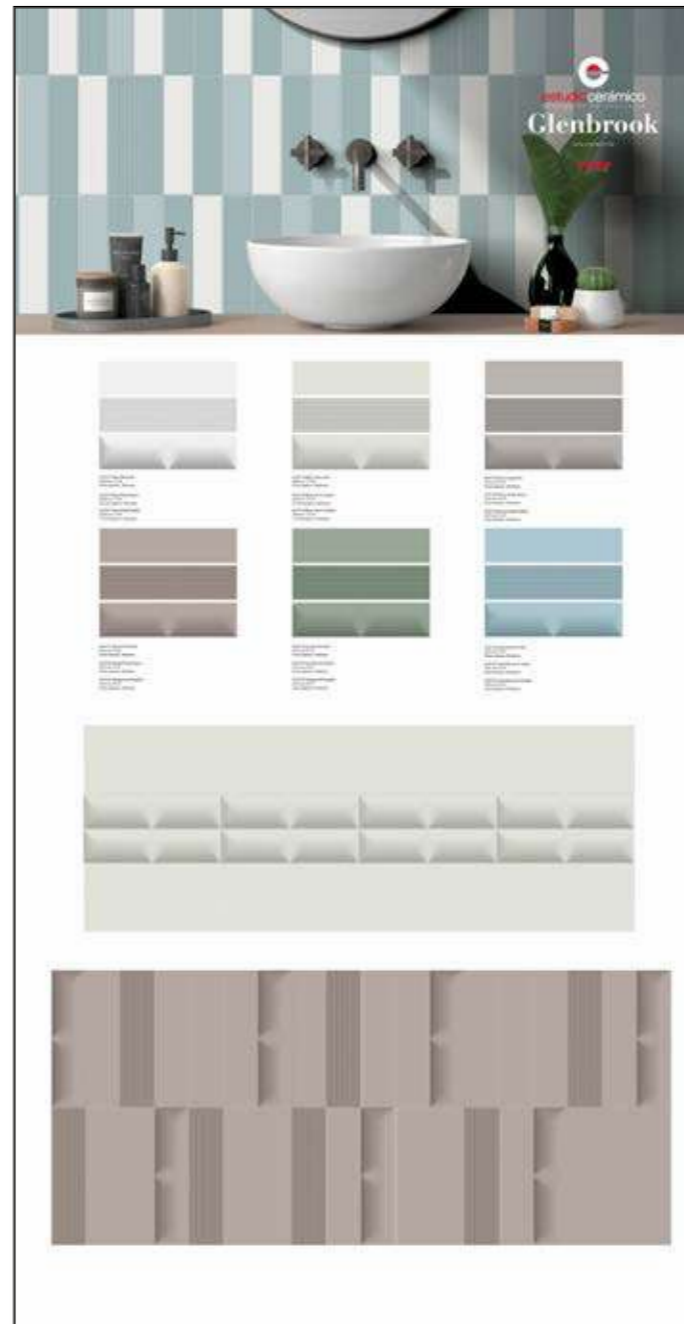

12,5x12,5 cm  
 5"x5"

**Camden**  
**E303882**

7,5x30 cm  
 3"x12"

7,5x15 cm  
 3"x6"

**Chalky**  
**E304000**

6,5x20 cm  
 2.5"x8"

Paneles Técnicos 1920x1005  
 Exhibitor Panels 1920x1005  
 Panneaux Techniques 1920x1005

**Pasta Blanca**  
*White Body*  
*Faïence - Pate blanche*

**Pasta Blanca**  
*White Body*  
*Faïence - Pate blanche*

Paneles Técnicos 1920x1005  
 Exhibitor Panels 1920x1005  
 Panneaux Techniques 1920x1005