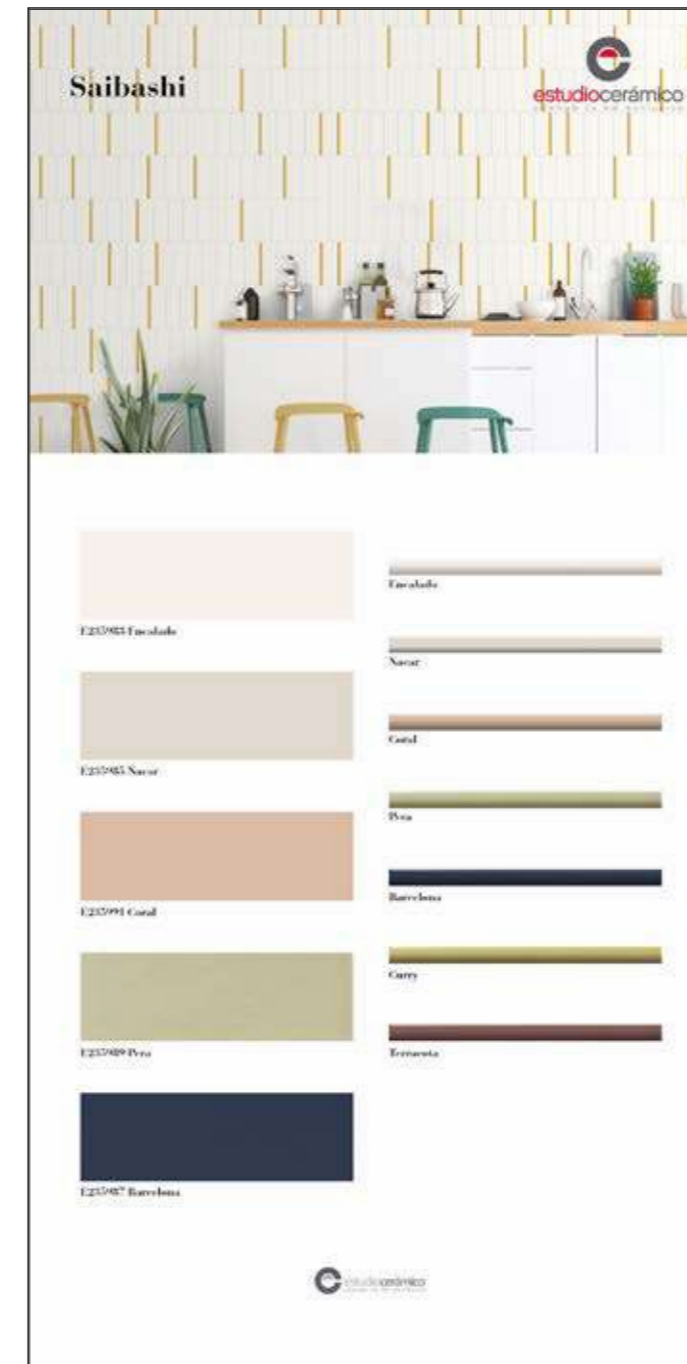

Paneles Cuna 50x100
Exhibitor Panels 50x100
Panneau 50x100

Pasta Blanca
White Body
Faïence - Pate blanche

Pasta Blanca
White Body
Faïence - Pate blanche

Paneles Cuna 50x100
Exhibitor Panels 50x100
Panneau 50x100

Saibashi
E304009

6,5x20 cm
2,5"x8"

1,2x20 cm
0,4"x8"

Saibashi Despiece
E304010

6,5x20 cm
2,5"x8"

1,2x20 cm
0,4"x8"