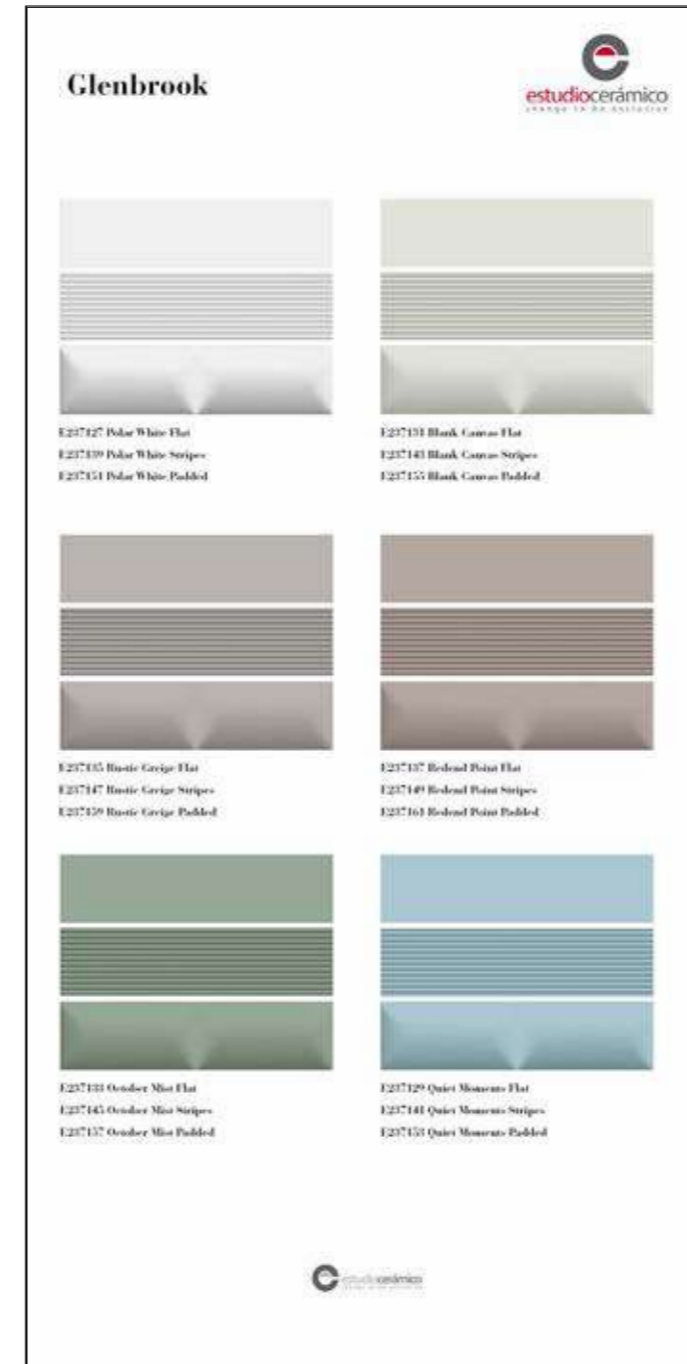

Paneles Cuna 50x100
Exhibitor Panels 50x100
Panneau 50x100

Pasta Blanca
White Body
Faïence - Pate blanche

Pasta Blanca
White Body
Faïence - Pate blanche

Paneles Cuna 50x100
Exhibitor Panels 50x100
Panneau 50x100

Glenbrook
E304125

5x20 cm
2"x8"

Glenbrook Despiece
E304126

5x20 cm
2"x8"